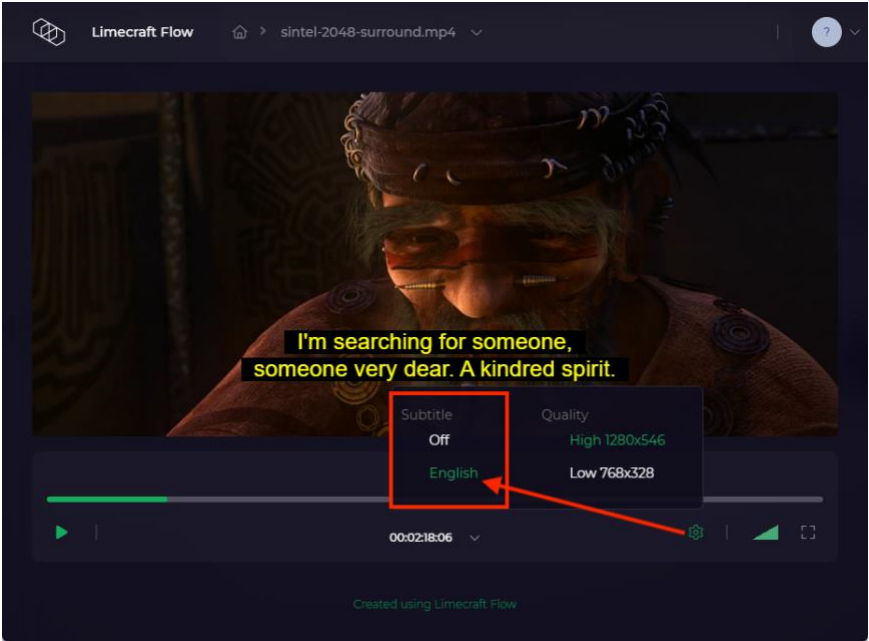

The recipient of the shared content can then choose to view the subtitles when playing the content.