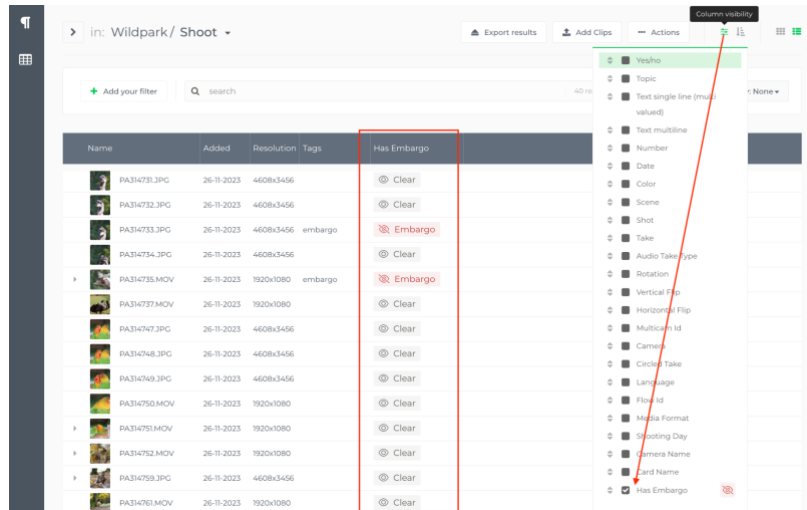

Custom statuses

With this release, it is now possible to define and display custom status information for the content in a specific workspace. Examples of such custom statuses can include indicating whether content has been archived or not, or flagging more sensitive content.

Such custom statuses can then be included in the list view for the clip library:

In the thumbnail view for the clip library, these custom statuses can be displayed as an icon on the thumbnail for each clip: