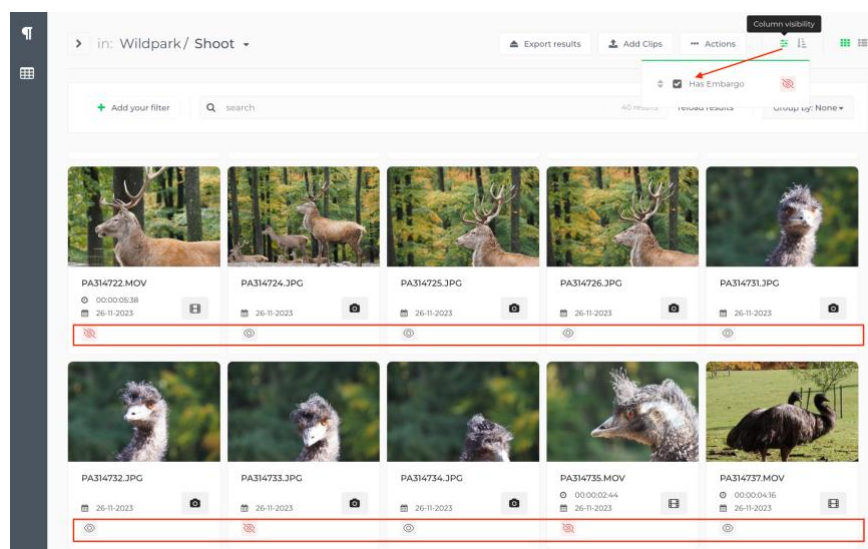

The recipient of the shared content can then choose to view the subtitles when playing the content.

## Custom statuses

With this release, it is now possible to define and display custom status information for the content in a specific workspace. Examples of such custom statuses can include indicating whether content has been archived or not, or flagging more sensitive content.

Such custom statuses can then be included in the list view for the clip library:

In the thumbnail view for the clip library, these custom statuses can be displayed as an icon on the thumbnail for each clip:

Tip: Custom statuses can also be used as part of filters on the clip library overview.