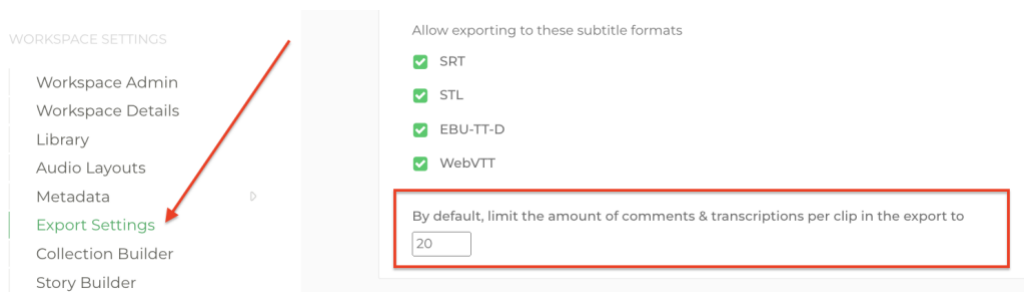

- (NL-6826) The embeddable player now supports rotation, horizontal flip and vertical flip.