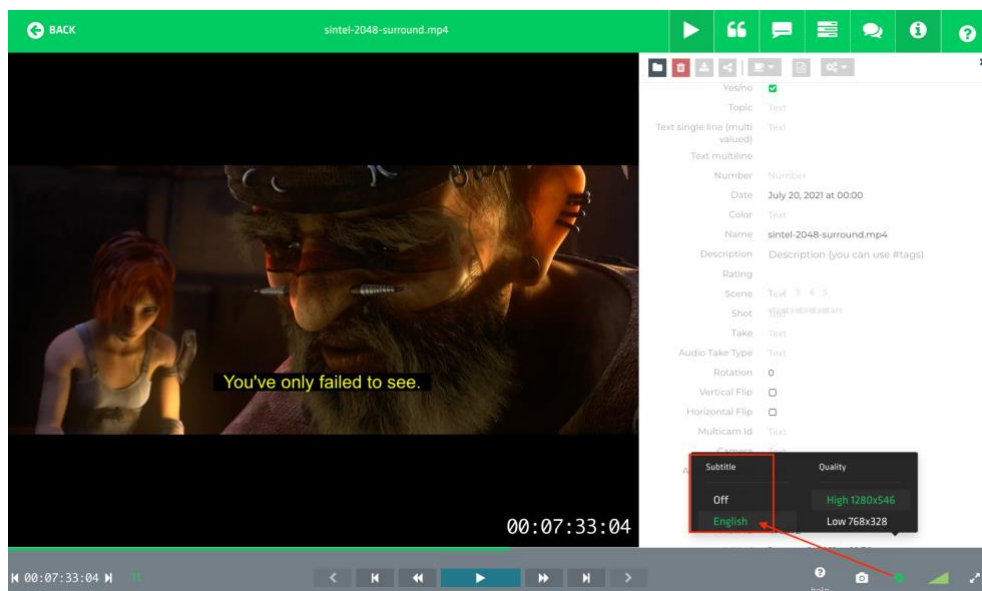

The ability to turn on/off corresponding subtitles is also available when viewing clip details: